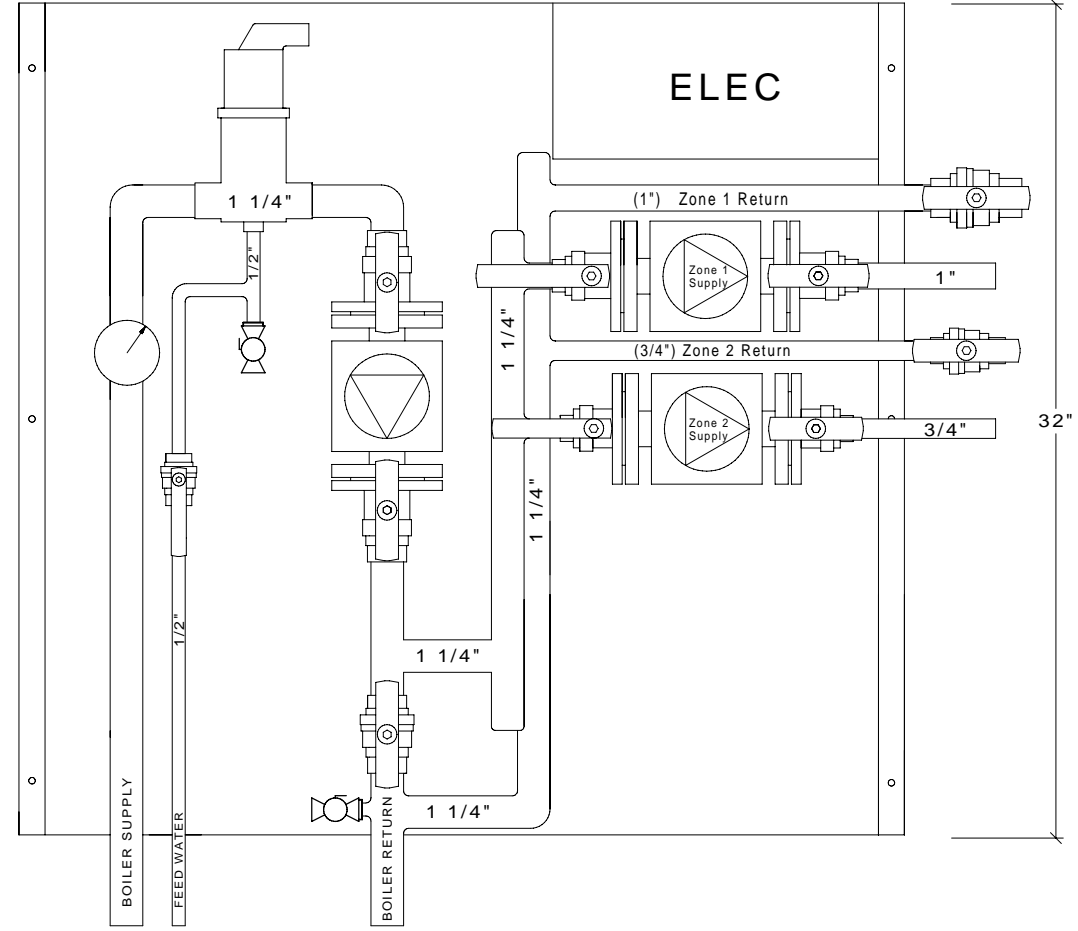

8 5/8"

34"

Legend

 CIRCULATOR WITH SPRING CHECK VALVE

 TRIDICATOR

 ISOLATION VALVE

 AIR VENT

 PURGE VALVE

DO NOT SCALE DRAWING, DIMENSIONS ARE IN INCHES

Drawn by:
BR

Type:
Primary/Secondary Station

Part Number:
HP900200

Model Number:
PSS-2