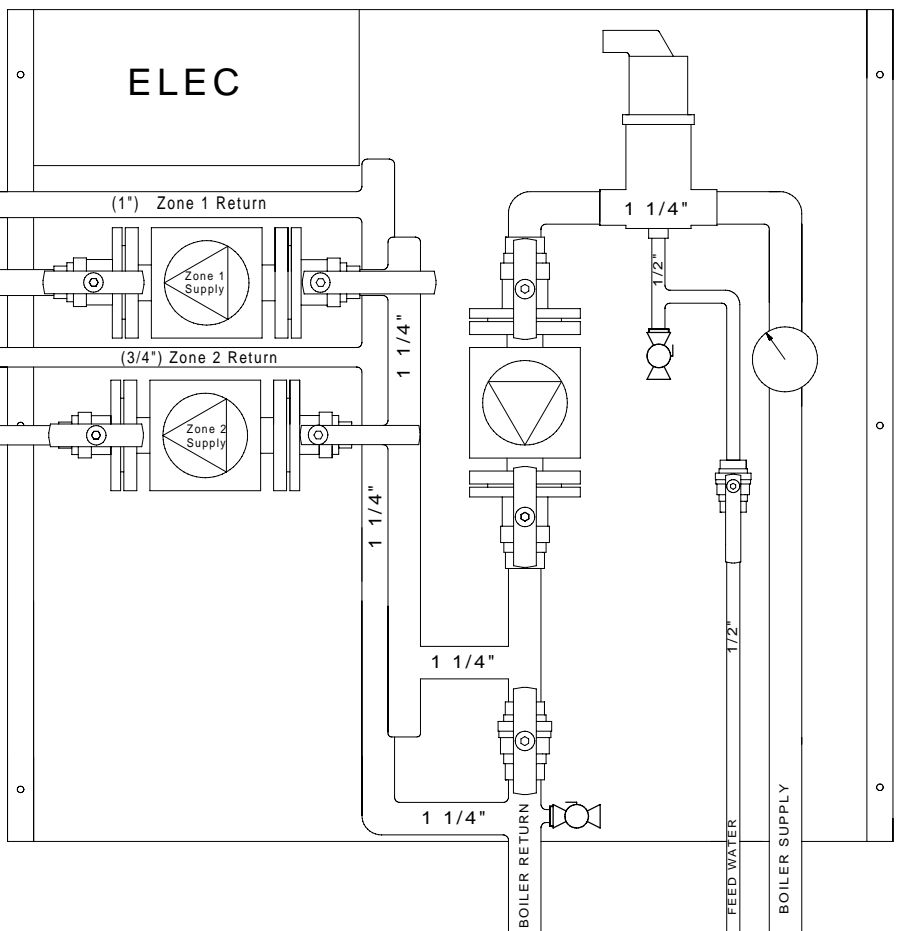

8 5/8"

SIDE VIEW

34"

32"

Legend

CIRCULATOR WITH SPRING CHECK VALVE

TRIDICATOR

ISOLATION VALVE

AIR VENT

PURGE VALVE

DO NOT SCALE DRAWING, DIMENSIONS ARE IN INCHES

Drawn by:

BR

Type:

Primary/Secondary Station

Part Number:

HP900200R

Model Number:

PSS-2R