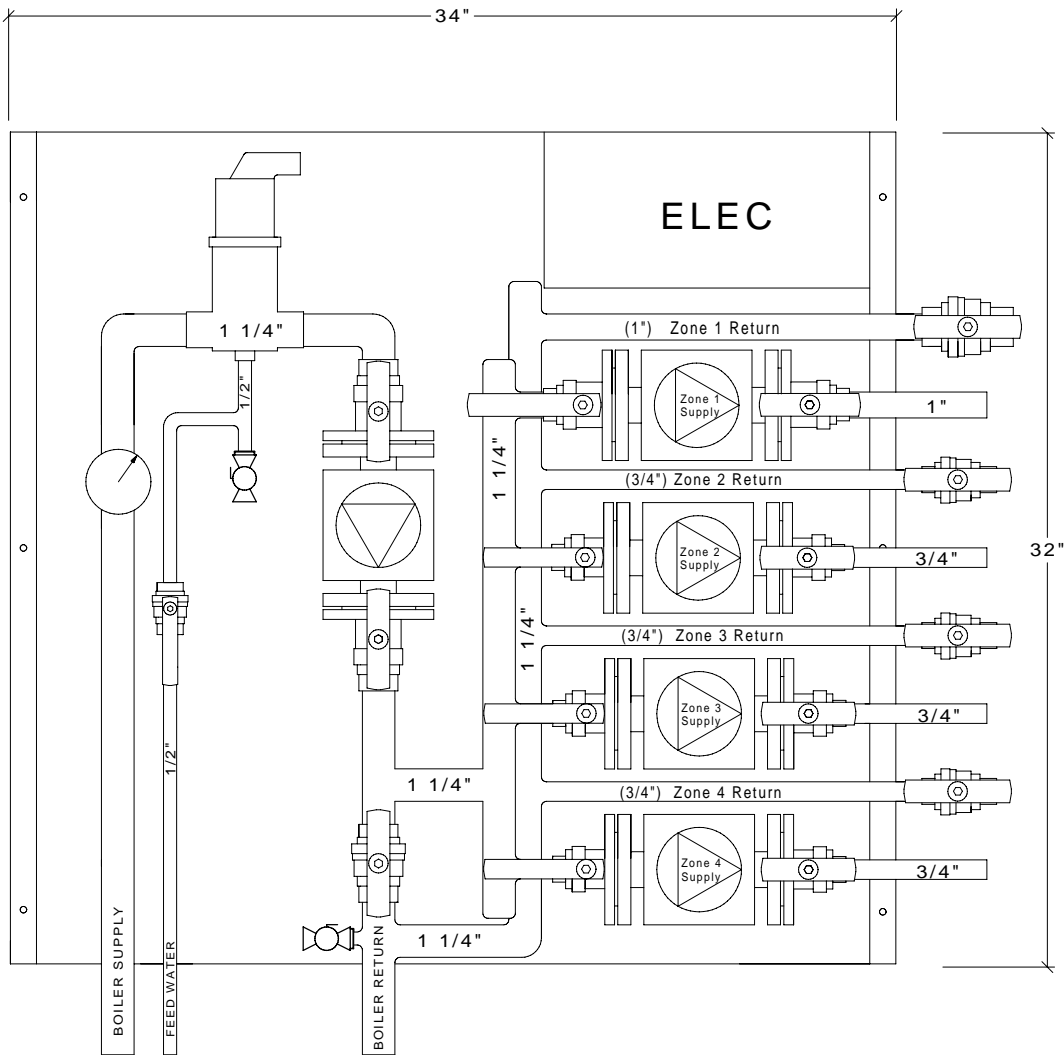

8 5/8"

SIDE
VIEW

Legend

-  CIRCULATOR WITH SPRING CHECK VALVE
-  TRIDICATOR
-  ISOLATION VALVE
-  AIR VENT
-  PURGE VALVE

DO NOT SCALE DRAWING, DIMENSIONS ARE IN INCHES	
Drawn by: BR	Type: Primary/Secondary Station
Part Number: HP900400	Model Number: PSS-4