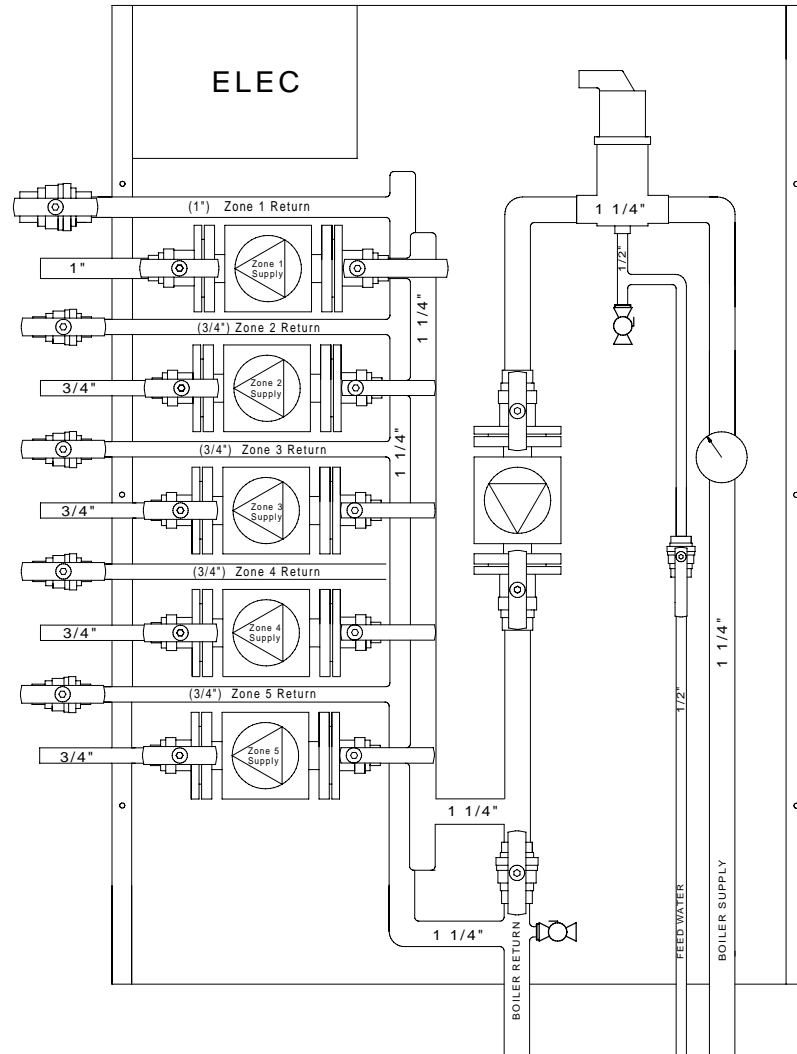

SIDE VIEW

8 5/8"

34"

48"

ELEC

Legend

CIRCULATOR WITH SPRING CHECK VALVE

TRIDICATOR

ISOLATION VALVE

AIR VENT

PURGE VALVE

DO NOT SCALE DRAWING, DIMENSIONS ARE IN INCHES

Drawn by:

BR

Part Number:

HP900500R

Type:

Primary/Secondary Station

Model Number:

PSS-5R